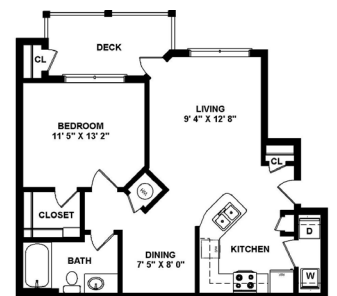

element

CAROLINA BAY

Neighborhood Feel,  
Upscale Appeal

A1 1 bedroom, 1 bath | 810 sq ft

1500 Parklawn Drive, Charleston, SC 29414 | 855.832.1734

ElementAtCarolinaBay.com