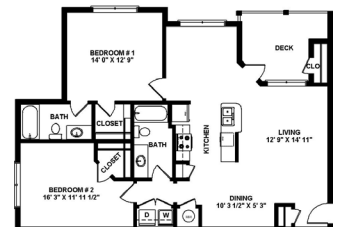

element

CAROLINA BAY

Neighborhood Feel,
Upscale Appeal

B2 2 bedroom, 2 bath | 1250 sq ft

1500 Parklawn Drive, Charleston, SC 29414 | 855.832.1734

ElementAtCarolinaBay.com