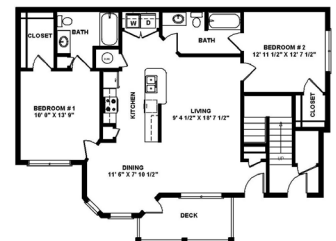

element

CAROLINA BAY

Neighborhood Feel,
Upscale Appeal

B4-1 2 bedroom, 2 bath | 1257 sq ft

1500 Parklawn Drive, Charleston, SC 29414 | 855.832.1734

ElementAtCarolinaBay.com