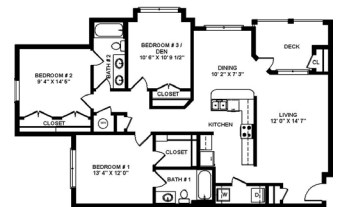

element

CAROLINA BAY

Neighborhood Feel,
Upscale Appeal

C1 3 bedroom, 2 bath | 1431 sq ft

1500 Parklawn Drive, Charleston, SC 29414 | 855.832.1734

ElementAtCarolinaBay.com